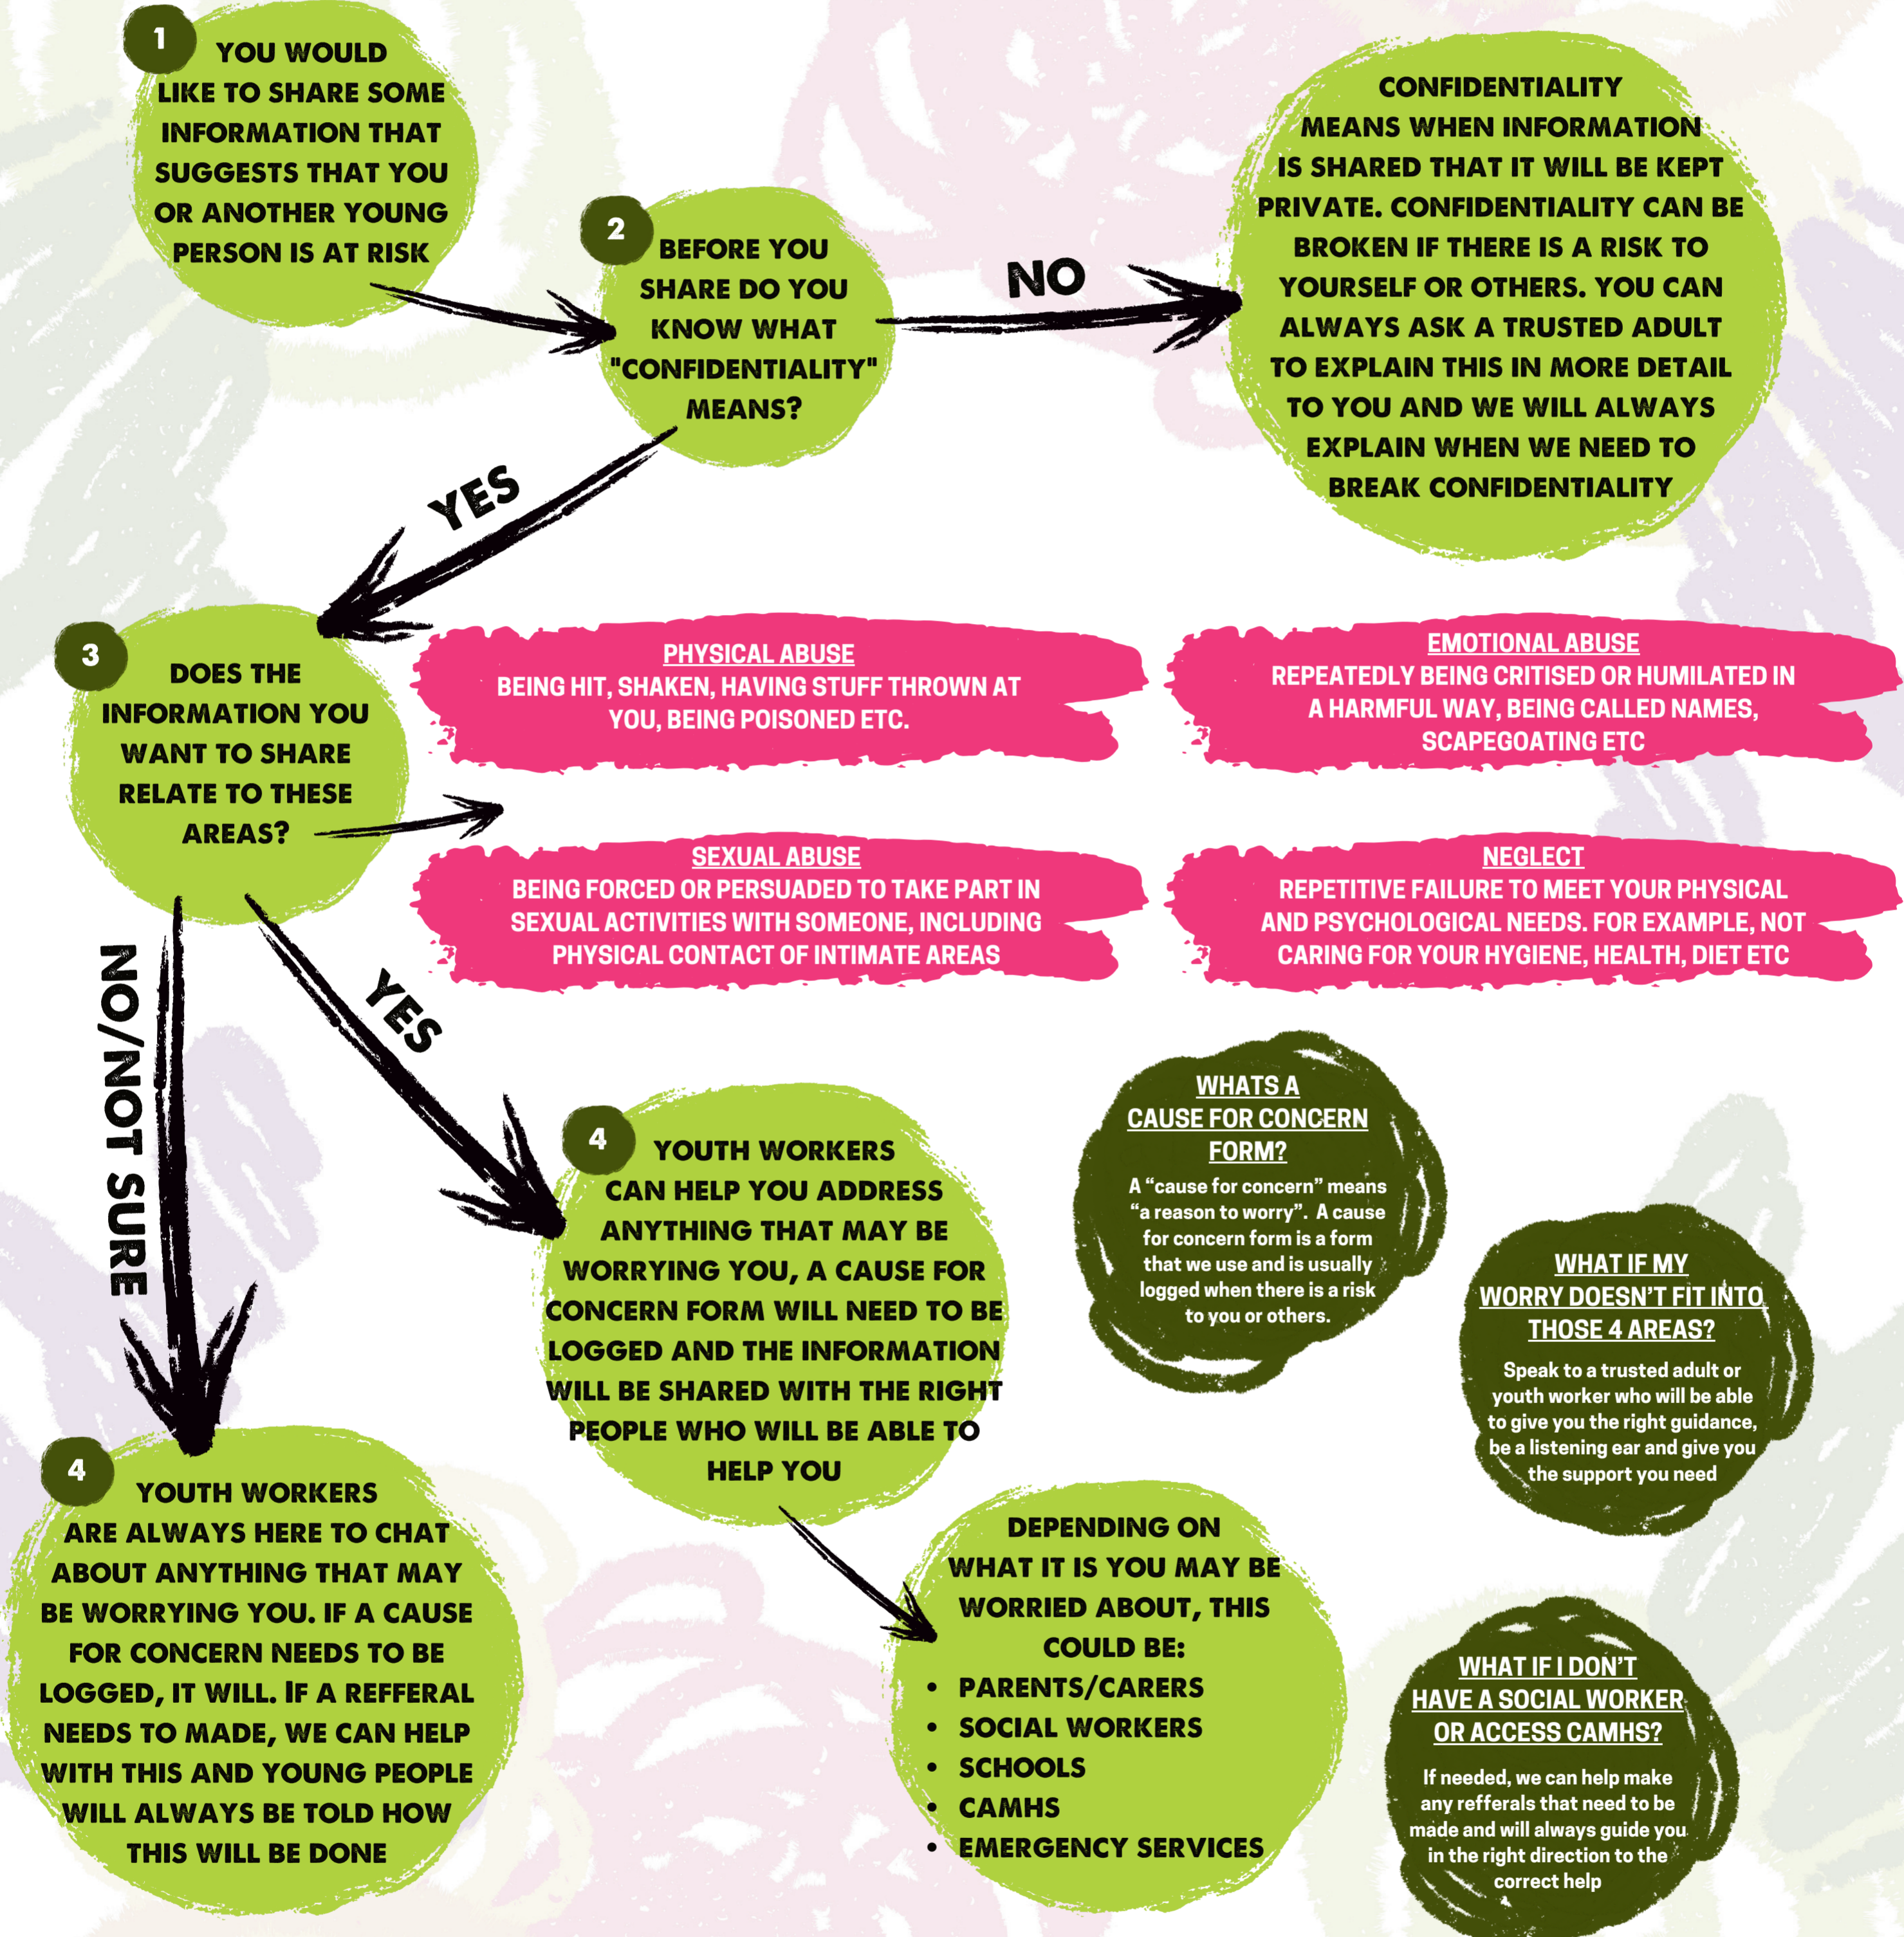

# SAFEGUARDING FLOW CHART

GORSE HILL STUDIOS AIMS TO PROVIDE A YOUNG PERSON-CENTRED SERVICE WHERE THE BEST INTERESTS OF A YOUNG PERSON ARE THE MOST IMPORTANT. WE AIM TO ALWAYS ACT IN THE BEST INTERESTS OF YOU, THE YOUNG PERSON. IF YOU ARE UNSURE ABOUT SOMETHING THAT MAY BE HAPPENING TO YOU OR ANOTHER YOUNG PERSON, PLEASE TAKE A LOOK AT THIS FLOWCHART TO HELP YOU!